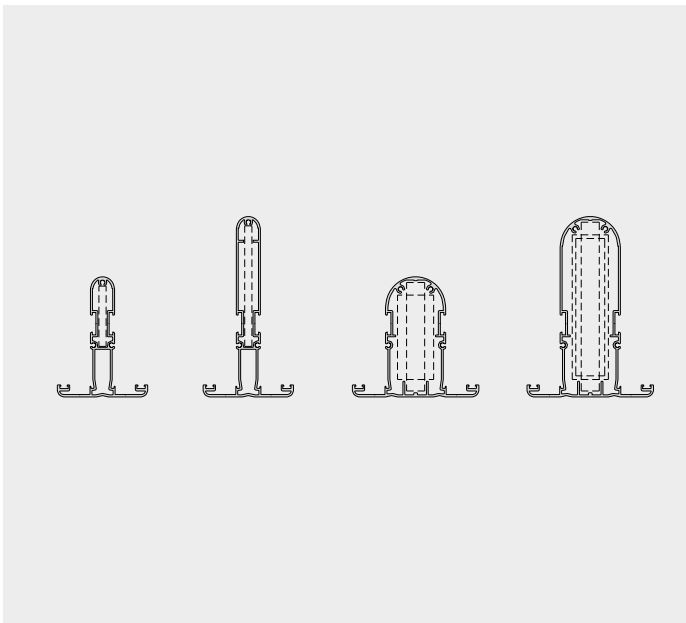

ParallelRoof 100 Veranda System

ParallelRoof 100 is a non-insulated roof veranda system, which is ideal for creating covered outdoor spaces such as winter gardens, verandas, terraces and car-ports.

It is a fully integrated system, which includes provision for roof drainage, and has been designed to exceed structural requirements for wind and snow loadings, without the need for additional steel reinforcement.

Fully integrated system

- Integrated wall plate for direct fixing to main building
- Integrated aluminium guttering
- Supporting legs with clip-on covers to hide ugly downpipes
- Rafters incorporate glazing beads for a neater appearance (when compared to traditional screw-down or hammer-down systems)
- Hip components and other accessories also available

Available in a choice of rafter heights

1. Choice of glazing
2. Eaves Beam
3. Integral gutter
4. Rafter

Quick and easy installation

- The system has been designed to be assembled on site with minimal fuss
- Most installations take less than one day

Highly versatile system

- Variable angles from 5° to 40°
- Accepts infills from 6mm to 32mm
- Able to incorporate lighting

Variety of uses

Ideal for roofing on many types of external structures including: